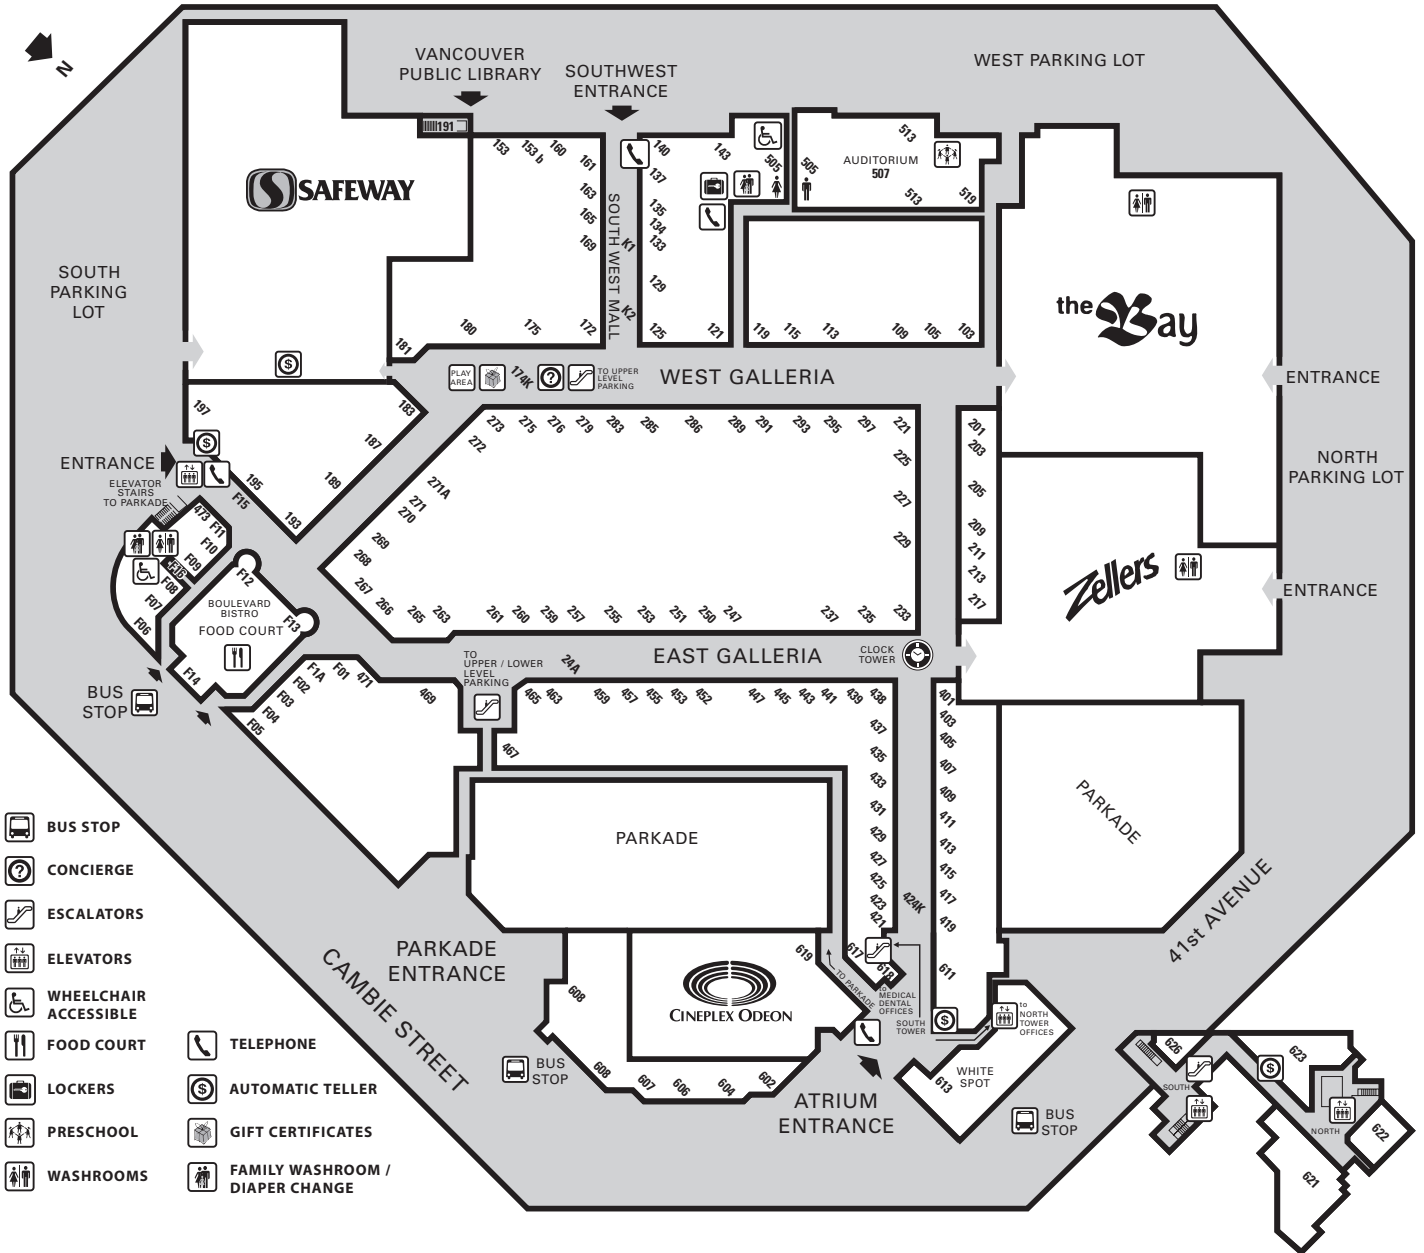

PHARMACY

OAKRIDGE SOUTH TOWER PHARMACY 604.266.8455
SAFEWAY PHARMACY 604.263.2575
ZELLERS PHARMACY 604.261.6234

RESTAURANTS

608 FORTUNE RESTAURANT 604.266.7728
613 WHITE SPOT 604.261.2820

SPECIALTY FOODS

FAST FOODS

140 SAINT GERMAIN BAKERY 604.267.0807
129 TOGO SUSHI 604.263.8891
618 URBAN EXPRESSO 604.263.5950
F08 ARBY'S 604.263.9627
F08 A & W 604.266.3660
F10 MADE IN JAPAN 604.266.8476
F09 MRS. VANELL'S PIZZA & ITALIAN FOODS 604.264.1317

FINANCIAL & INSURANCE

BANK OF MONTREAL, SAFEWAY 604.668.1010
195 OAKWEST INSURANCE 604.266.5533
611 ROYAL BANK
622 FINANCIAL GROUP
623 604.665.0100
197 SCOTIABANK & TRUST 604.668.2998
419 THOMAS COOK FOREIGN EXCHANGE 604.266.1712

HOME FURNISHINGS & GIFTWARE

413 BARNES & CASTLE 604.261.8814
135 BELLA VITA HOME ESSENTIALS 604.261.7984
125 THE BOMBAY COMPANY 604.266.1467
235 BOWWRING 604.266.8636
134 HOUSE OF KNIVES 604.266.1155
213 KADO & KARCH 604.261.2696
269 PERKS 604.266.3911
607 PET PARADISE 604.765.9231

411 QUILTS ETC. *Coming Soon*
423 REGIS PICTURES & FRAMES 604.263.4336
227 VENUS LUXURY BEDDING 604.269.0516
417 VICE VERSA 604.269.9799

SERVICES

FACILITIES

507 OAKRIDGE AUDITORIUM 604.264.9221
519 OAKRIDGE MONTESSORI SCHOOL 604.263.1686
513 OAKRIDGE SENIORS' CENTRE 604.263.1833
191 VANCOUVER PUBLIC LIBRARY 604.665.3980
505 WASHROOMS
F16 WASHROOMS

- BUS STOP
- CONCIERGE
- ESCALATORS
- ELEVATORS
- WHEELCHAIR ACCESSIBLE
- FOOD COURT
- LOCKERS
- PRESCHOOL
- WASHROOMS
- TELEPHONE
- AUTOMATIC TELLER
- GIFT CERTIFICATES
- FAMILY WASHROOM / DIAPER CHANGE